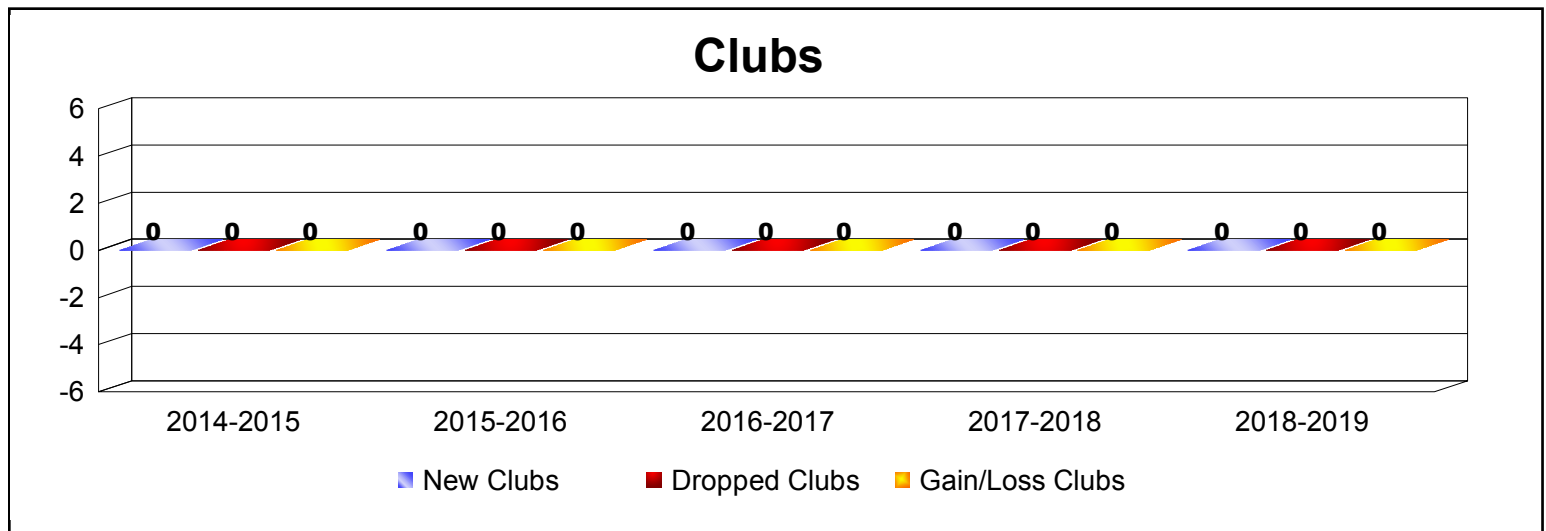

Year	New Clubs	Dropped Clubs	Gain/ Loss Clubs	New Members	Charter Members	Reinstate Members	Transfer Members	Total Member Added	Total Members Dropped	Gain/ Loss Members
2014-2015	1	0	1	315	25	16	17	373	-329	44
2015-2016	0	-2	-2	158	3	6	14	181	-282	-101
2016-2017	0	-2	-2	200	7	21	13	241	-276	-35
2017-2018	0	-1	-1	161	1	6	23	191	-341	-150
2018-2019	0	0	0	141	0	10	7	158	-196	-38
Average	0	-1	-1	195	7	12	15	229	-285	-56

Year	New Clubs	Dropped Clubs	Gain/ Loss Clubs	New Members	Charter Members	Reinstate Members	Transfer Members	Total Member Added	Total Members Dropped	Gain/ Loss Members
2014-2015	0	0	0	5	0	0	0	5	-5	0
2015-2016	0	0	0	2	1	0	0	3	-7	-4
2016-2017	0	0	0	12	0	0	0	12	-4	8
2017-2018	0	0	0	6	0	0	0	6	-9	-3
2018-2019	0	0	0	3	0	0	0	3	-6	-3
Average	0	0	0	6	0	0	0	6	-6	0