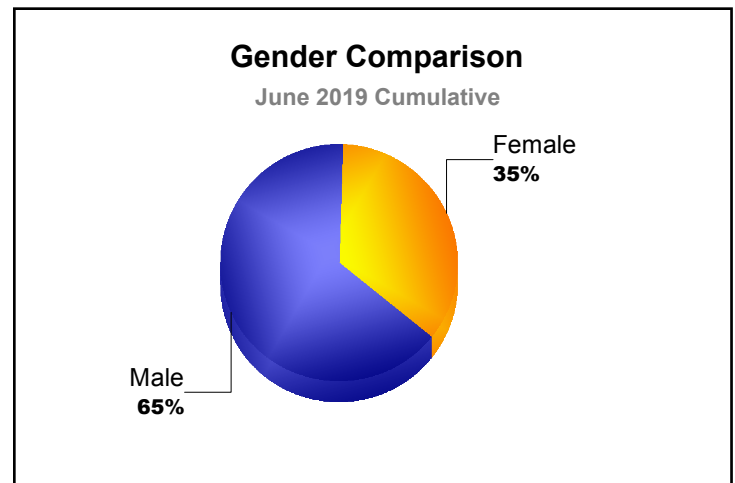

Year	New Clubs	Dropped Clubs	Gain/ Loss Clubs	New Members	Charter Members	Reinstate Members	Transfer Members	Total Member Added	Total Members Dropped	Gain/ Loss Members
2014-2015	1	0	1	315	25	16	17	373	-329	44
2015-2016	0	-2	-2	158	3	6	14	181	-282	-101
2016-2017	0	-2	-2	200	7	21	13	241	-276	-35
2017-2018	0	-1	-1	161	1	6	23	191	-341	-150
2018-2019	0	0	0	141	0	10	7	158	-196	-38
Average	0	-1	-1	195	7	12	15	229	-285	-56