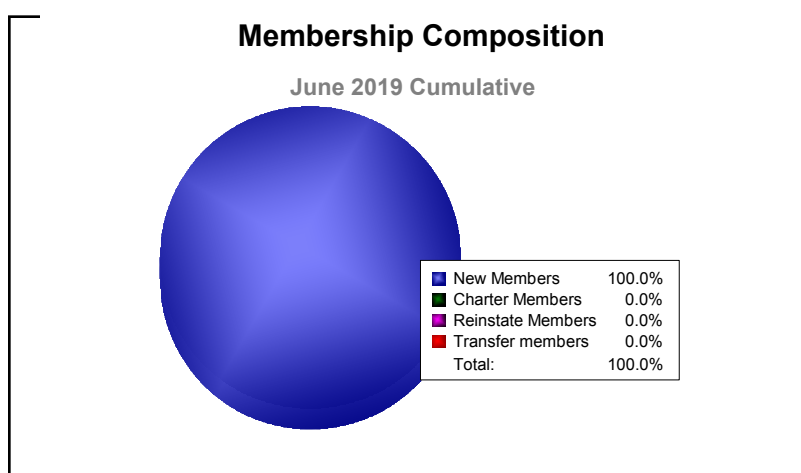

Year	New Clubs	Dropped Clubs	Gain/ Loss Clubs	New Members	Charter Members	Reinstate Members	Transfer Members	Total Member Added	Total Members Dropped	Gain/ Loss Members
2014-2015	1	0	1	315	25	16	17	373	-329	44
2015-2016	0	-2	-2	158	3	6	14	181	-282	-101
2016-2017	0	-2	-2	200	7	21	13	241	-276	-35
2017-2018	0	-1	-1	161	1	6	23	191	-341	-150
2018-2019	0	0	0	141	0	10	7	158	-196	-38
Average	0	-1	-1	195	7	12	15	229	-285	-56

Year	New Clubs	Dropped Clubs	Gain/ Loss Clubs	New Members	Charter Members	Reinstate Members	Transfer Members	Total Member Added	Total Members Dropped	Gain/ Loss Members
2014-2015	0	0	0	5	0	0	0	5	-5	0
2015-2016	0	0	0	2	1	0	0	3	-7	-4
2016-2017	0	0	0	12	0	0	0	12	-4	8
2017-2018	0	0	0	6	0	0	0	6	-9	-3
2018-2019	0	0	0	3	0	0	0	3	-6	-3
Average	0	0	0	6	0	0	0	6	-6	0