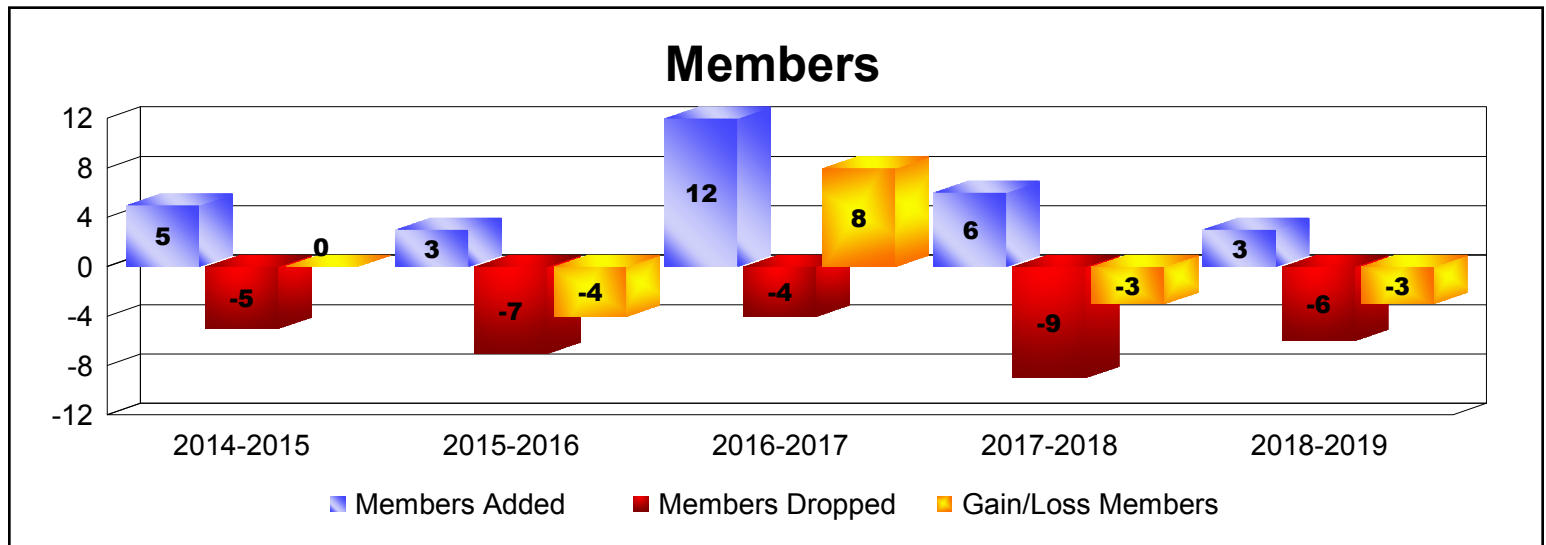

Year	New Clubs	Dropped Clubs	Gain/ Loss Clubs	New Members	Charter Members	Reinstate Members	Transfer Members	Total Member Added	Total Members Dropped	Gain/ Loss Members
2014-2015	1	0	1	315	25	16	17	373	-329	44
2015-2016	0	-2	-2	158	3	6	14	181	-282	-101
2016-2017	0	-2	-2	200	7	21	13	241	-276	-35
2017-2018	0	-1	-1	161	1	6	23	191	-341	-150
2018-2019	0	0	0	141	0	10	7	158	-196	-38
Average	0	-1	-1	195	7	12	15	229	-285	-56

Year	New Clubs	Dropped Clubs	Gain/ Loss Clubs	New Members	Charter Members	Reinstate Members	Transfer Members	Total Member Added	Total Members Dropped	Gain/ Loss Members
2014-2015	0	0	0	5	0	0	0	5	-5	0
2015-2016	0	0	0	2	1	0	0	3	-7	-4
2016-2017	0	0	0	12	0	0	0	12	-4	8
2017-2018	0	0	0	6	0	0	0	6	-9	-3
2018-2019	0	0	0	3	0	0	0	3	-6	-3
Average	0	0	0	6	0	0	0	6	-6	0