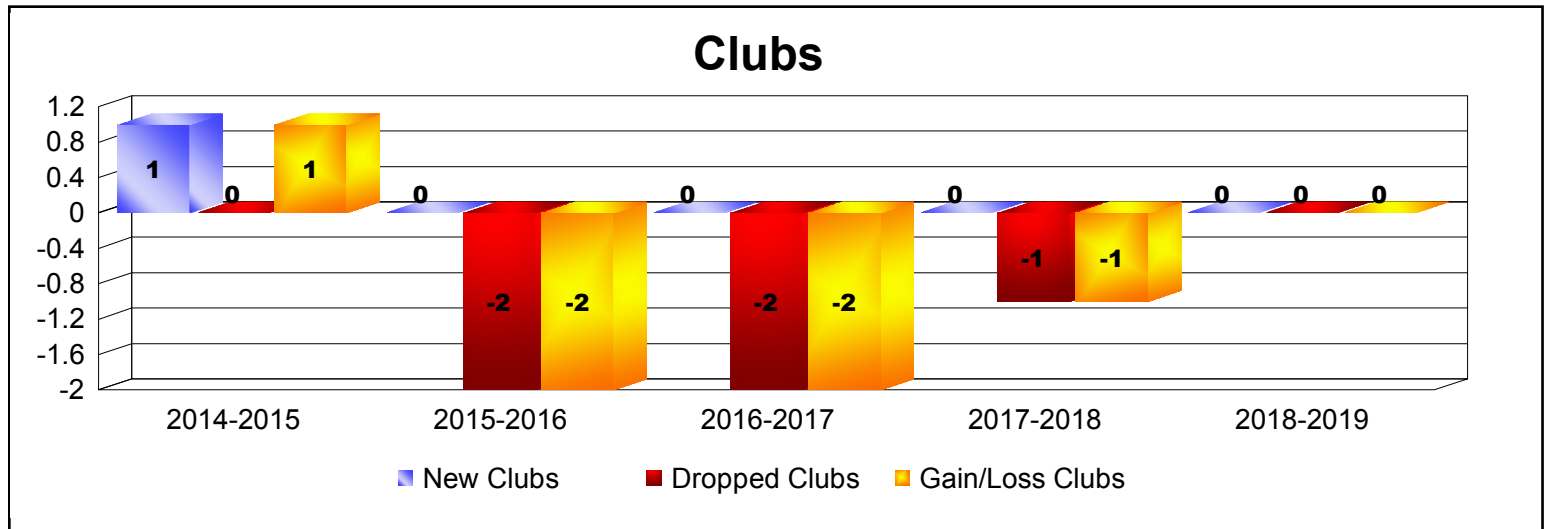

Year	New Clubs	Dropped Clubs	Gain/ Loss Clubs	New Members	Charter Members	Reinstate Members	Transfer Members	Total Member Added	Total Members Dropped	Gain/ Loss Members
2014-2015	1	0	1	315	25	16	17	373	-329	44
2015-2016	0	-2	-2	158	3	6	14	181	-282	-101
2016-2017	0	-2	-2	200	7	21	13	241	-276	-35
2017-2018	0	-1	-1	161	1	6	23	191	-341	-150
2018-2019	0	0	0	141	0	10	7	158	-196	-38
Average	0	-1	-1	195	7	12	15	229	-285	-56

Year	New Clubs	Dropped Clubs	Gain/ Loss Clubs	New Members	Charter Members	Reinstate Members	Transfer Members	Total Member Added	Total Members Dropped	Gain/ Loss Members
2014-2015	0	0	0	5	0	0	0	5	-5	0
2015-2016	0	0	0	2	1	0	0	3	-7	-4
2016-2017	0	0	0	12	0	0	0	12	-4	8
2017-2018	0	0	0	6	0	0	0	6	-9	-3
2018-2019	0	0	0	3	0	0	0	3	-6	-3
Average	0	0	0	6	0	0	0	6	-6	0

Year	New Clubs	Dropped Clubs	Gain/ Loss Clubs	New Members	Charter Members	Reinstate Members	Transfer Members	Total Member Added	Total Members Dropped	Gain/ Loss Members
2014-2015	0	0	0	0	0	0	0	0	0	0
2015-2016	0	-1	-1	1	0	0	0	1	-21	-20
2016-2017	0	0	0	0	0	0	0	0	0	0
2017-2018	0	0	0	0	0	0	0	0	0	0
2018-2019	0	0	0	0	0	0	0	0	0	0
Average	0	0	0	0	0	0	0	0	-4	-4