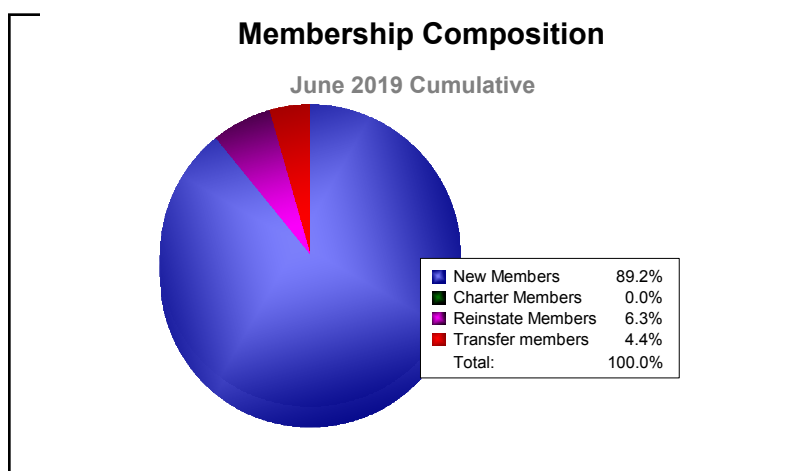

Year	New Clubs	Dropped Clubs	Gain/ Loss Clubs	New Members	Charter Members	Reinstate Members	Transfer Members	Total Member Added	Total Members Dropped	Gain/ Loss Members
2014-2015	1	0	1	315	25	16	17	373	-329	44
2015-2016	0	-2	-2	158	3	6	14	181	-282	-101
2016-2017	0	-2	-2	200	7	21	13	241	-276	-35
2017-2018	0	-1	-1	161	1	6	23	191	-341	-150
2018-2019	0	0	0	141	0	10	7	158	-196	-38
Average	0	-1	-1	195	7	12	15	229	-285	-56

Year	New Clubs	Dropped Clubs	Gain/ Loss Clubs	New Members	Charter Members	Reinstate Members	Transfer Members	Total Member Added	Total Members Dropped	Gain/ Loss Members
2014-2015	0	0	0	5	0	0	0	5	-5	0
2015-2016	0	0	0	2	1	0	0	3	-7	-4
2016-2017	0	0	0	12	0	0	0	12	-4	8
2017-2018	0	0	0	6	0	0	0	6	-9	-3
2018-2019	0	0	0	3	0	0	0	3	-6	-3
Average	0	0	0	6	0	0	0	6	-6	0