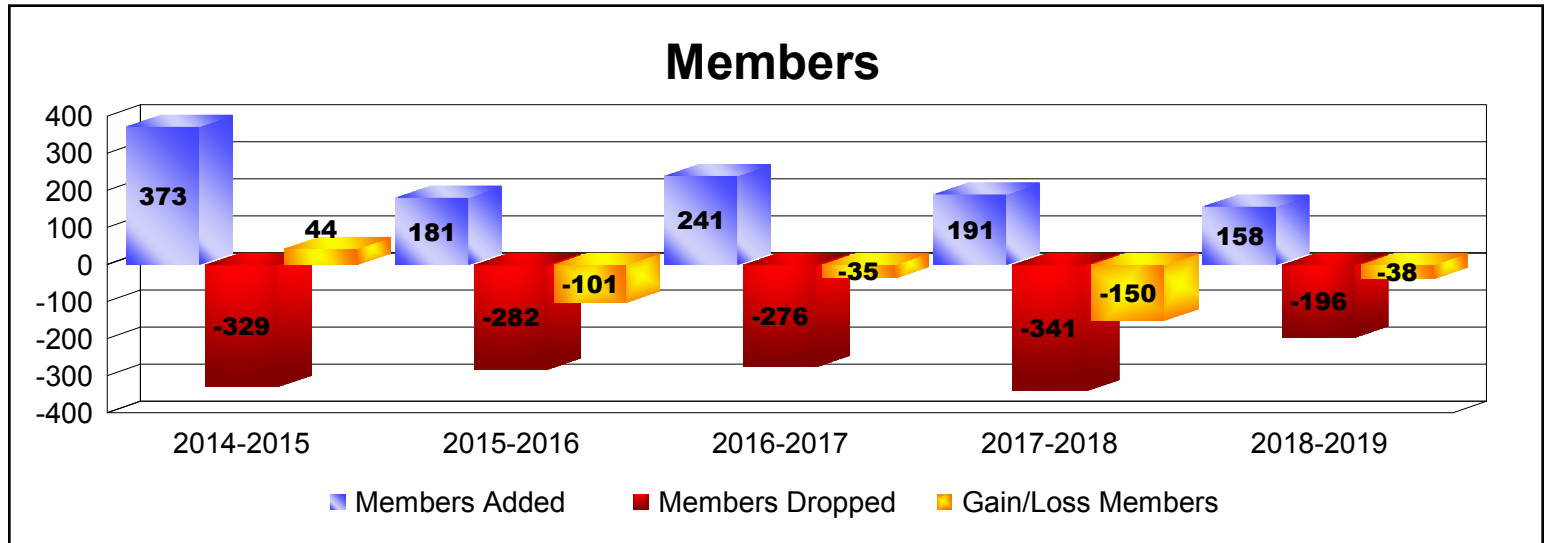

Year	New Clubs	Dropped Clubs	Gain/ Loss Clubs	New Members	Charter Members	Reinstate Members	Transfer Members	Total Member Added	Total Members Dropped	Gain/ Loss Members
2014-2015	1	0	1	315	25	16	17	373	-329	44
2015-2016	0	-2	-2	158	3	6	14	181	-282	-101
2016-2017	0	-2	-2	200	7	21	13	241	-276	-35
2017-2018	0	-1	-1	161	1	6	23	191	-341	-150
2018-2019	0	0	0	141	0	10	7	158	-196	-38
Average	0	-1	-1	195	7	12	15	229	-285	-56

Year	New Clubs	Dropped Clubs	Gain/ Loss Clubs	New Members	Charter Members	Reinstate Members	Transfer Members	Total Member Added	Total Members Dropped	Gain/ Loss Members
2014-2015	0	0	0	5	0	0	0	5	-5	0
2015-2016	0	0	0	2	1	0	0	3	-7	-4
2016-2017	0	0	0	12	0	0	0	12	-4	8
2017-2018	0	0	0	6	0	0	0	6	-9	-3
2018-2019	0	0	0	3	0	0	0	3	-6	-3
Average	0	0	0	6	0	0	0	6	-6	0