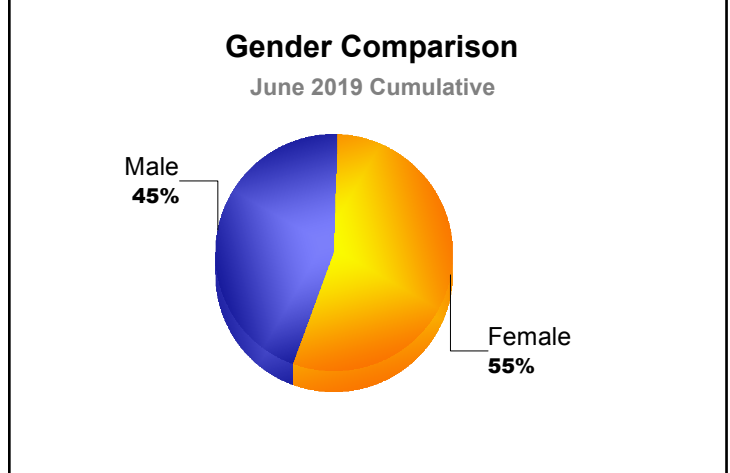

Year	New Clubs	Dropped Clubs	Gain/ Loss Clubs	New Members	Charter Members	Reinstate Members	Transfer Members	Total Member Added	Total Members Dropped	Gain/ Loss Members
2014-2015	0	0	0	5	0	0	0	5	-5	0
2015-2016	0	0	0	2	1	0	0	3	-7	-4
2016-2017	0	0	0	12	0	0	0	12	-4	8
2017-2018	0	0	0	6	0	0	0	6	-9	-3
2018-2019	0	0	0	3	0	0	0	3	-6	-3
Average	0	0	0	6	0	0	0	6	-6	0